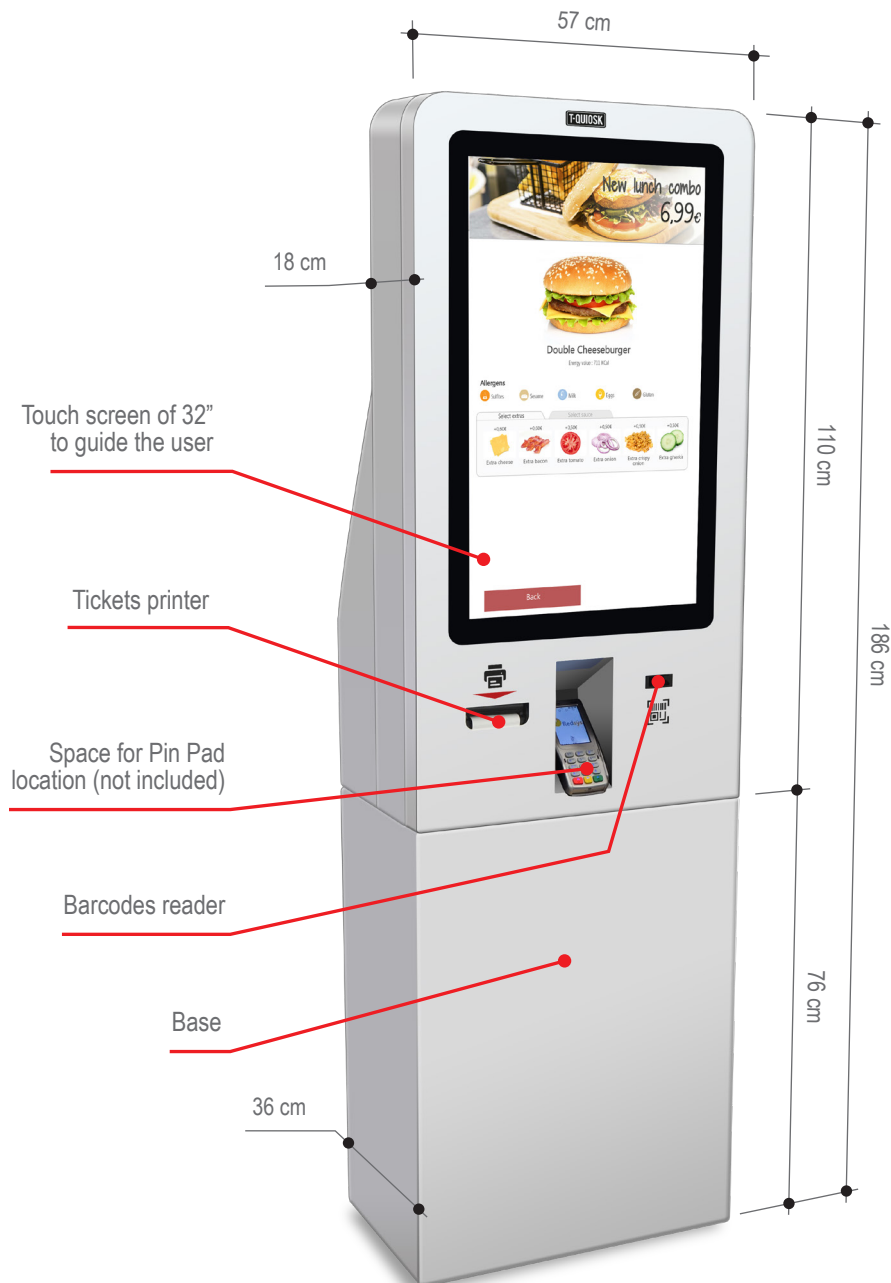

T-QUIOSK

Model 200

Kiosk with base for card payments

CHARACTERISTICS:

CPU integrated
32" touch screen
Wi-Fi connection
Dimensions (Width x Height x Depth) 57 x 186 x 36 cm
Built-in receipts printer

Base that supports the kiosk
Space for Pin Pad location (not included)
RFID reader (optional)
Barcodes reader