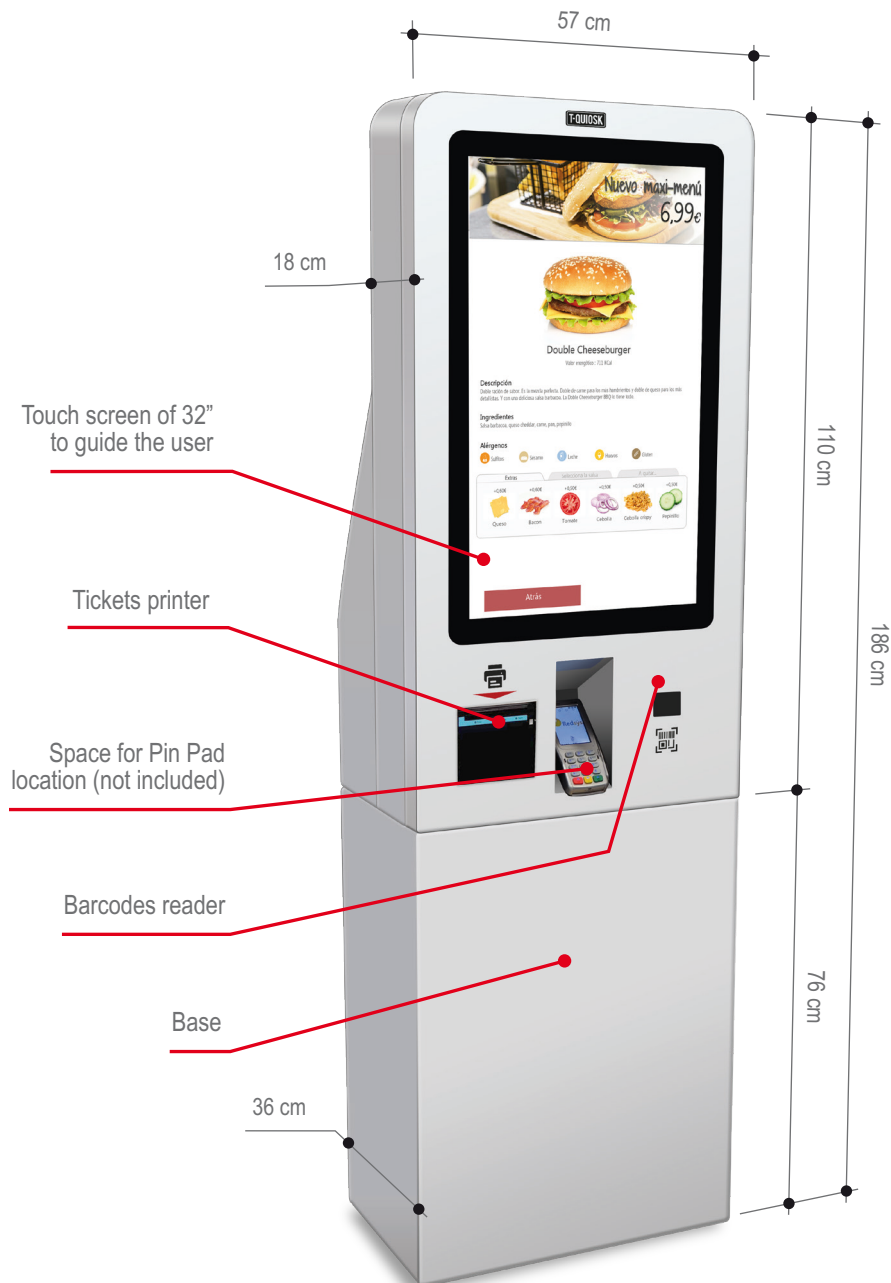

# T-QUIOSK

# Model 200

## Kiosk with base for card payments

### CHARACTERISTICS:

CPU integrated  
32" touch screen  
Wi-Fi connection  
Dimensions (Width x Height x Depth) 57 x 186 x 36 cm  
Built-in receipts printer

Base that supports the kiosk  
Space for Pin Pad location (not included)  
RFID reader (optional)  
Barcodes reader