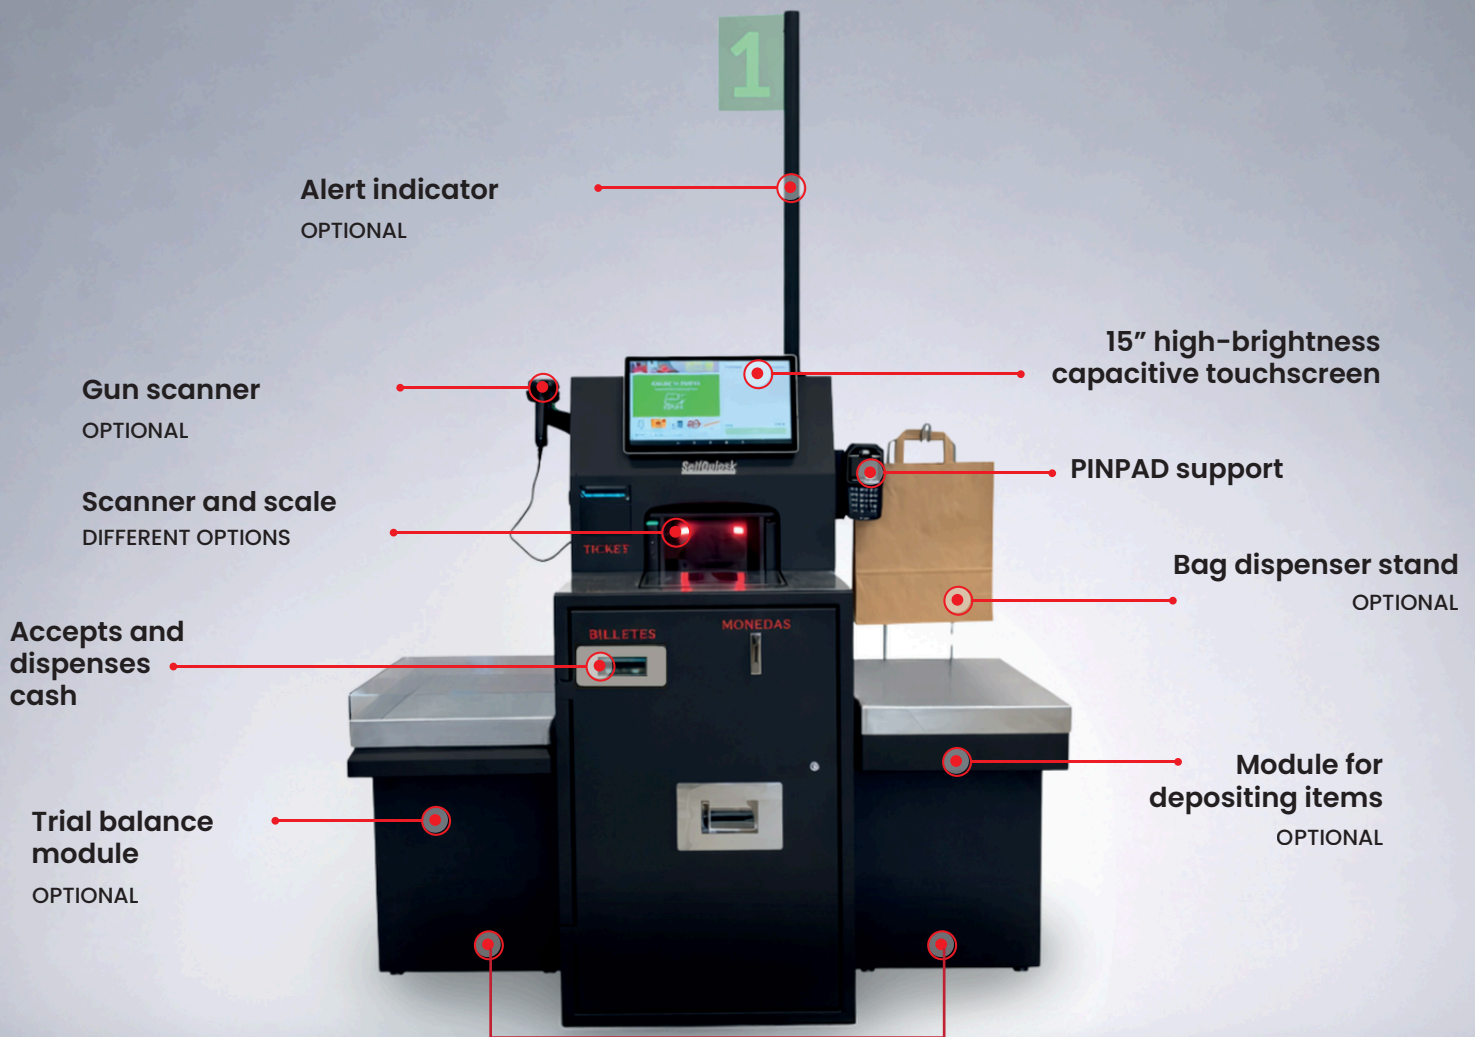

# SelfQuiosk

The best hardware for Self-Checkout

Choose

Scan

Pay

## A design for every space

Modular y adaptable

Interchangeable modules depending on output direction

### SCANNER OPTIONS

• Scanner

• Dual Scanner  
• Dual Scanner and Scale

• Gun scanner